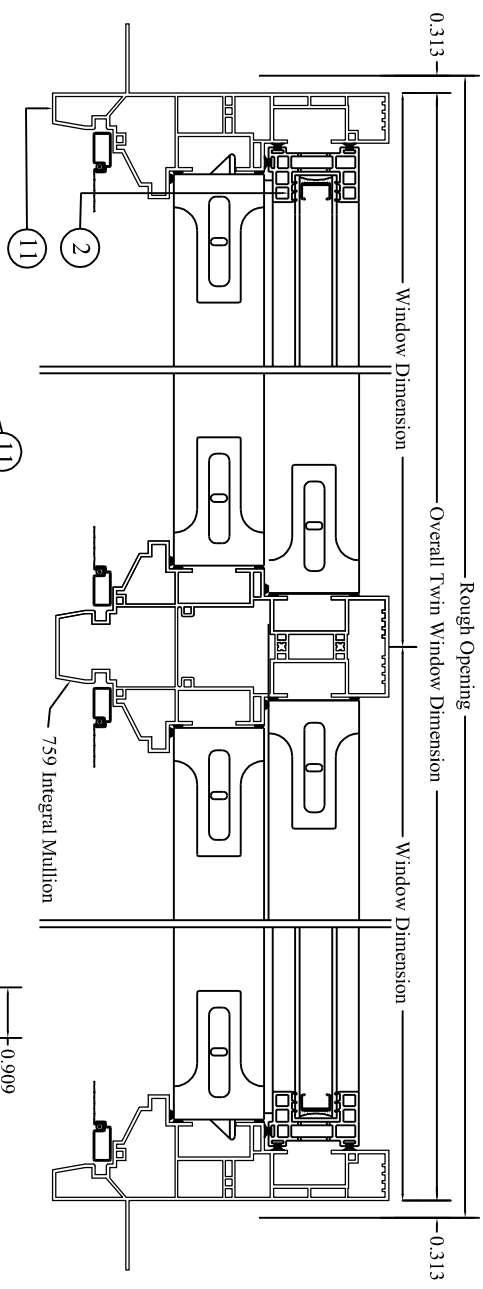

TITLE: **#8017 DOUBLE HUNG CROSS-SECTION DETAIL**

SERIES#: **DO NOT SCALE** DATE: 03/02/2011 BY: R.GRAVES

MATERIALS: 4 11/16" VINYL JAMB TILT WINDOW

- 1. Main Frame Head M-1323
- 2. Head Insert M-393
- 3. Pull Rail M-8022
- 4. 3/4" Insulating Glass
- 5. Lock Rail M-8004
- 6. Keeper Rail M-8003
- 7. Lift Rail M-8002
- 8. Sill Tower M-405-1
- 9. Main Frame Sill M-402
- 10. Aluminum Nail Fin A-127
- 11. Main Frame Jamb M-1323
- 12. Sash Vertical M-8000