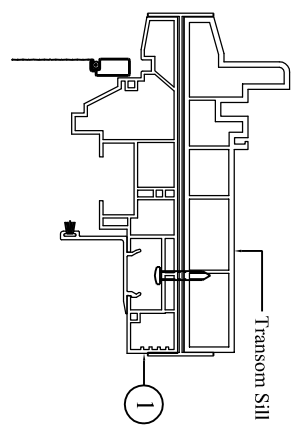

TITLE: **#8017 DOUBLE HUNG CROSS-SECTION DETAIL**

SERIES#: **DO NOT SCALE** DATE: 03/02/2011 BY: R.GRAVES

MATERIALS: 4 11/16" VINYL JAMB TILT WINDOW

- 1. Main Frame Head M-1323
- 2. Head Insert M-393
- 3. Pull Rail M-8022
- 4. 3/4" Insulating Glass
- 5. Lock Rail M-8004
- 6. Keeper Rail M-8003
- 7. Lift Rail M-8002
- 8. Sill Tower M-405-1
- 9. Main Frame Sill M-402
- 10. Aluminum Nail Fin A-127
- 11. Main Frame Jamb M-1323
- 12. Sash Vertical M-8000