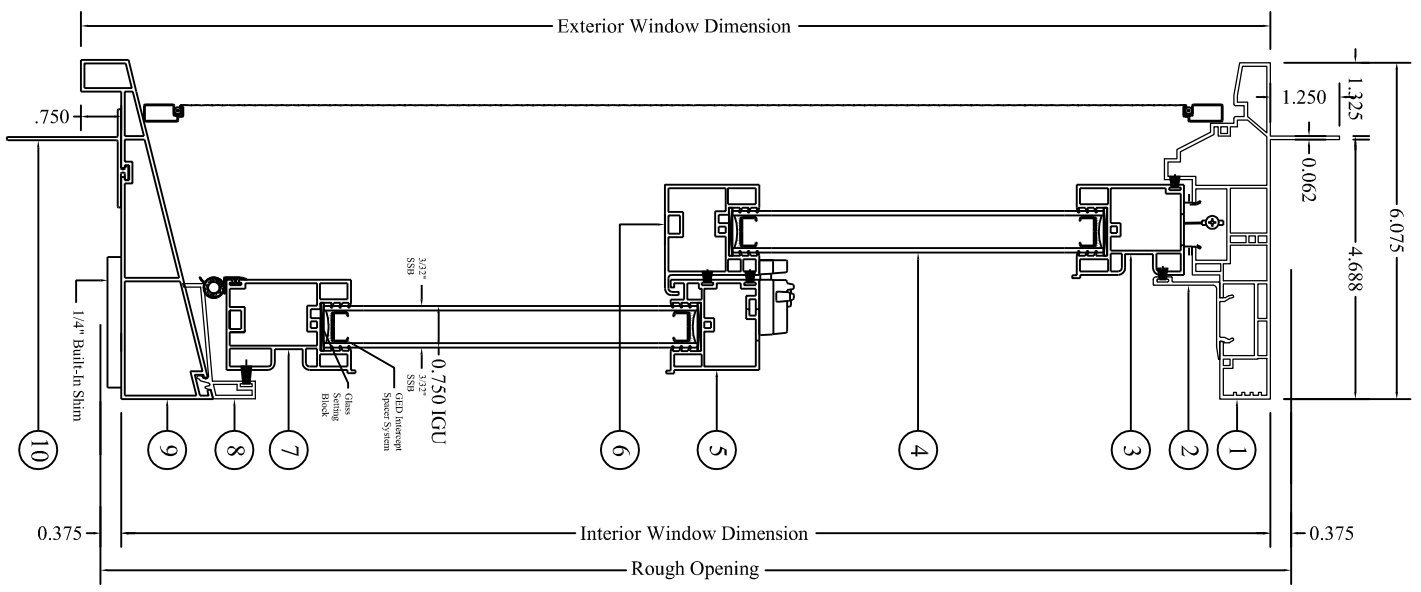

TITLE: **#8017 DOUBLE HUNG CROSS-SECTION DETAIL**

SERIES#: **DO NOT SCALE** DATE: 03/02/2011 BY: R.GRAVES

MATERIALS: 4 11/16" VINYL JAMB TILT WINDOW

- 1. Main Frame Head M-1323
- 2. Head Insert M-393
- 3. Pull Rail M-8022
- 4. 3/4" Insulating Glass
- 5. Lock Rail M-8004
- 6. Keeper Rail M-8003
- 7. Lift Rail M-8002
- 8. Sill Tower M-405-1
- 9. Main Frame Sill M-402
- 10. Aluminum Nail Fin A-127
- 11. Main Frame Jamb M-1323
- 12. Sash Vertical M-8000