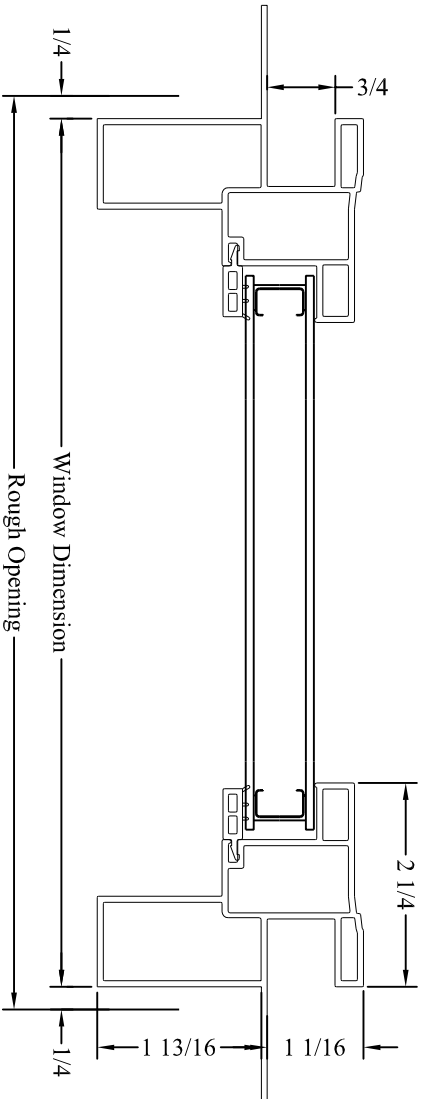

TITLE: Horizontal And Vertical Cross-Section

Material:

PO#:

WO#:

SERIES #:

6010 Fixed

DATE:

10/08/12

BY:

R.Graves

Do Not Scale

DWG#: