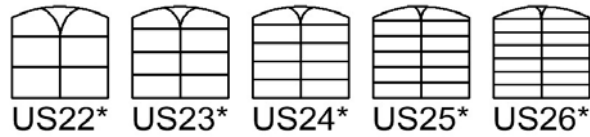

Minimum width for QS is 4-8

Minimum width for RS is 6-8

* Decralite grids: Add 40% to GBG upcharge

Minimum width for SS is 6-8

Minimum width for TS is 6-8

Minimum width for US is 2-0

Minimum width for VS is 2-4

Minimum width for WS is 3-4

Minimum width for XS is 5-0

Minimum width for YS is 5-0

Minimum width for SPR is 2-4

* Decralite grids: Add 40% to GBG upcharge