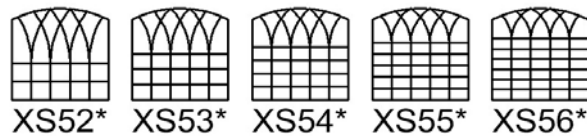

Minimum width for QS is 4-8

Minimum width for RS is 6-8

* Decralite grids: Add 40% to GBG upcharge

Minimum width for SS is 6-8

Minimum width for TS is 6-8

Minimum width for US is 2-0

Minimum width for VS is 2-4

Minimum width for WS is 3-4

Minimum width for XS is 5-0

Minimum width for YS is 5-0

Minimum width for SPR is 2-4

* Decralite grids: Add 40% to GBG upcharge