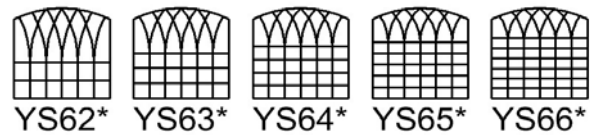

Minimum width for IS is 6-8

Minimum width for JS is 6-8

Minimum width for KS is 2-0

Minimum width for LS is 2-4

Minimum width for MS is 3-4

Minimum width for NS is 3-4

Minimum width for OS is 4-8

Minimum width for PS is 4-8

Minimum width for QS is 4-8

Minimum width for RS is 6-8

* Decralite grids: Add 40% to GBG upcharge

Minimum width for SS is 6-8

Minimum width for TS is 6-8

Minimum width for US is 2-0

Minimum width for VS is 2-4

Minimum width for WS is 3-4

Minimum width for XS is 5-0

Minimum width for YS is 5-0

Minimum width for SPR is 2-4

* Decralite grids: Add 40% to GBG upcharge