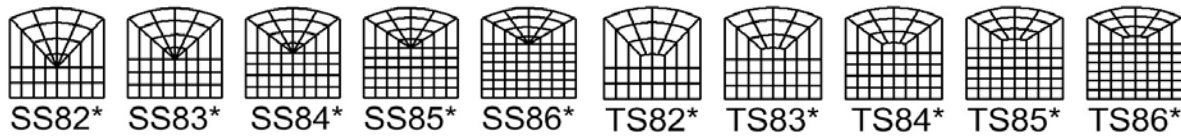

Minimum width for QS is 4-8

Minimum width for RS is 6-8

* Decralite grids: Add 40% to GBG upcharge

Minimum width for SS is 6-8

Minimum width for TS is 6-8

Minimum width for US is 2-0

Minimum width for VS is 2-4

Minimum width for WS is 3-4

Minimum width for XS is 5-0

Minimum width for YS is 5-0

Minimum width for SPR is 2-4

* Decralite grids: Add 40% to GBG upcharge