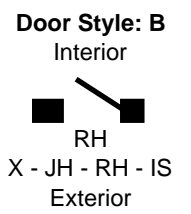

I understand that this door order cannot be cancelled or changed **48 hours** upon receipt of confirmation. Signature: _____ Date: _____