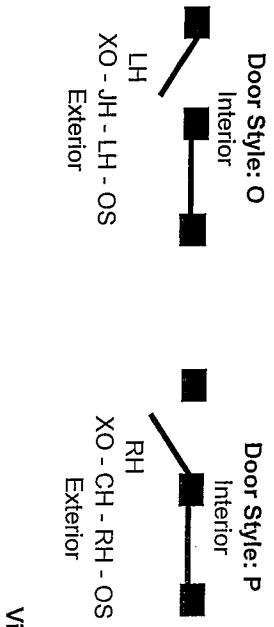

Customer Name: _____

PO#: _____ Order Date: _____

Store # or Location: _____

Ship to Name: _____

Ordered By: _____

Address: _____

Processed at MGM By: _____

City/State/Zip: _____

Received By: _____ Process Date: _____

Inside sales Give copy to production ? Yes No

Yes No

Call Size	Door Color	GBG Style	Hardware
5/0 x 6/8	Euro White (EW)	2V4H 3/4" Profile (SP)	Custom* 3/4" Profile (CP)
5/0 x 8/0	Tan (TN)	2V4H 13/16" Flat (SF)	Custom* 13/16" Flat (CF)
6/0 x 6/8	Earthtone (ET)	3/4" Profiled Prairie (PPR)	*custom patterns must have a drawing and be quoted
6/0 x 8/0	Multi-Color(Ask for info)	13/16" Flat Prairie (FPR)	Rustic Lumber (RU)

Qty	Size	Door Style	Door		SDL	Hardware	STC Glass	Low-E	Blinds	Price/Comments						
			Color	Lite Pattern							Style	7/8 or 1-1/4	Finish	Yes/No	Yes/No	Yes/No
		(O-P-Q-R)														

If you have a question about swing doors don't hesitate to call either Jeremy or Rick
1-800-476-5584
Jeremy's Ext.-2032
Rick's Ext.-2048

Special Instructions	

Call Size	Door Size	Rough Opening	Blinds	Gls sz.
5/0 X 6/8	59 1/2 X 79 1/2	60 X 80	Yes	19 X 68 3/4
5/4 X 6/8	63 1/2 X 79 1/2	64 X 80	No	21 X 68 3/4
6/0 X 6/8	71 1/2 X 79 1/2	72 X 80	Yes	25 X 68 3/4
5/0 X 7/0	59 1/2 X 83 1/2	60 X 84	No	19 X 72 3/4
5/4 X 7/0	63 1/2 X 83 1/2	64 X 84	No	21 X 72 3/4
6/0 X 7/0	71 1/2 X 83 1/2	72 X 84	No	25 X 72 3/4
5/0 X 8/0	59 1/2 X 95 1/2	60 X 96	No	19 X 84 3/4
5/4 X 8/0	63 1/2 X 95 1/2	64 X 96	No	21 X 84 3/4
6/0 X 8/0	71 1/2 X 95 1/2	72 X 96	No	25 X 84 3/4

Outswings
Viewed from outside