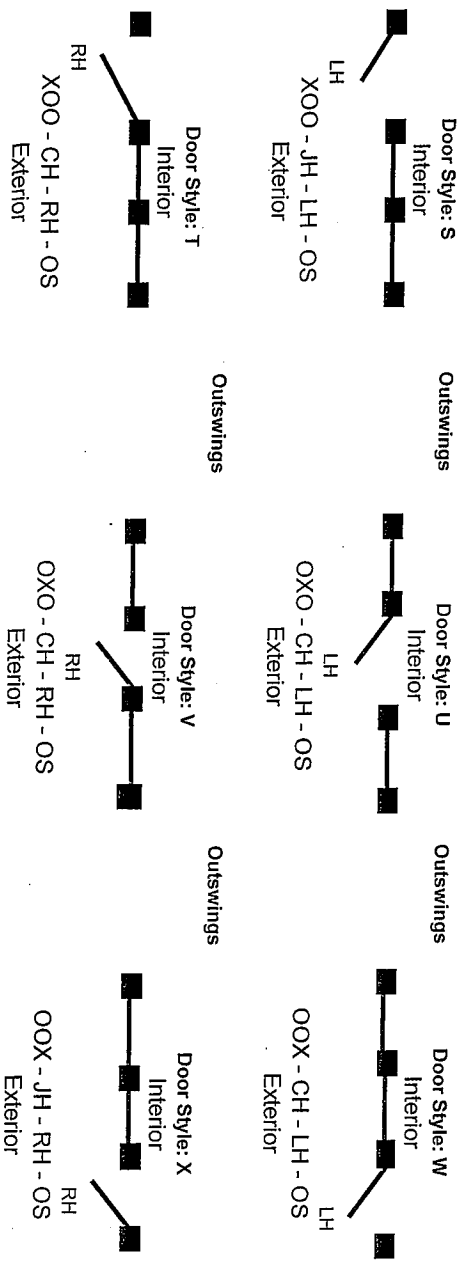

9313 Outswing Single Bore 3 Panel

MGM Industries, 287 Freehill Rd., Hendersonville, TN 37075 PH (615) 824-6572 Fax (615) 822-6581

Customer Name: _____ PO#: _____ Order Date: _____

Store # or Location: _____ Ship to Name: _____

Ordered By: _____ Received By: _____ Address: _____

Processed at MGM By: _____ Process Date: _____ City/State/Zip: _____

Three Panel Outswing Door: _____ Inside sales Give copy to production? Yes No

Call Size	Door Color	GBG Style	Hardware
7/6 X 6/8	Euro White (EW)	2V4H 3/4" Profile (SP)	Custom* 3/4" Profile (CP)
7/6 x 8/0	Tan (TN)	2V4H 13/16" Flat (SF)	Custom* 13/16" Flat (CF)
9/0 x 6/8	Earthtone (ET)	3/4" Profilled Prairie (PPR)	*custom patterns must have a drawing and be quoted
9/0 X 8/0	Multi-Color(Ask for info)	13/16" Flat Prairie (FPR)	Rustic Umber (RU)

If you have a question about swing doors don't hesitate to call either Jeremy or Rick
1-800-476-5584
Jeremy's Ext-2032
Rick's Ext-2048

Qty	Size	Door Style	Door Color	Lie Pattern	GBG Style	SDL	Hinge Finish	STC Glass	Low-E	Blinds	Price/Comments
		(S-T-U-V-W-X)				7/8 or 1-1/4		Yes/No	Yes/No	Yes/No	

Special Instructions

Call Size	Door Size	Rough Opening	Blinds	Glass sizes
7/6 X 6/8	89 1/4 X 79 1/2	89 3/4 X 80	Yes	19 X 68 3/4
8/0 X 6/8	95 1/4 X 79 1/2	95 3/4 X 80	No	21 X 68 3/4
9/0 X 6/8	107 1/4 X 79 1/2	107 3/4 X 80	Yes	25 X 68 3/4

Special Note: Available in 6/8 high only. Customer to supply all locking hardware

I understand that this door order cannot be cancelled or changed 48 hours upon receipt of confirmation. Signature: _____ Date: _____