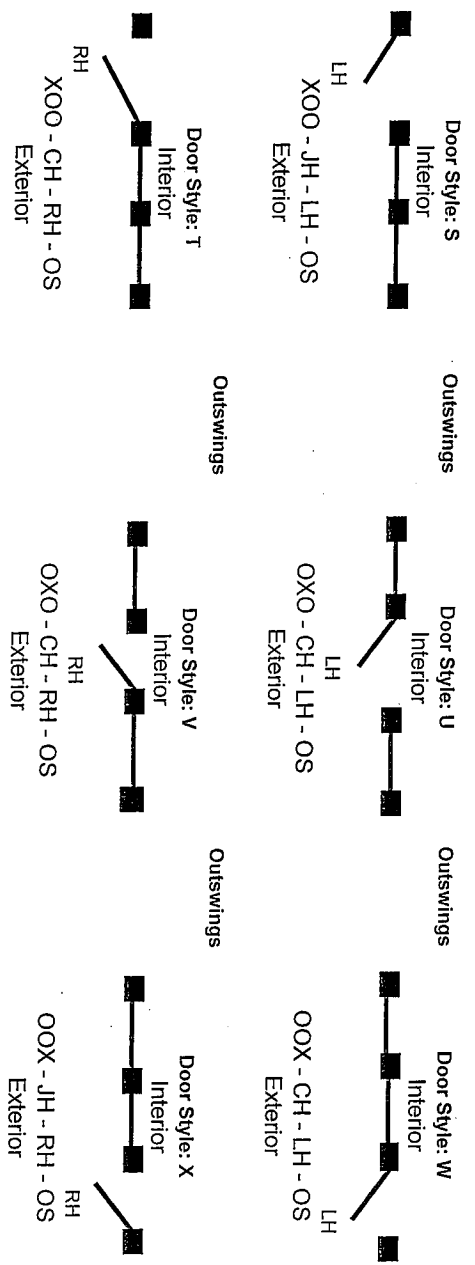

93223 Outswinging Double Bore 3 Panel

MGM Industries, 287 Freehill Rd., Hendersonville, TN 37075 PH (615) 824-6572 Fax (615) 822-6581

Customer Name: _____ PO#: _____ Order Date: _____

Store # or Location: _____ Ship to Name: _____

Ordered By: _____ Received By: _____ Address: _____

Processed at MGM By: _____ Process Date: _____ City/State/Zip: _____

Three Panel Outswinging Door: _____ Inside sales Give copy to production ? Yes No

Call Size	Door Color	GBG Style	Hardware
7/6 X 6/8	Euro White (EW)	2V4H 3/4" Profile (SP)	Euro White (EW)
7/6 x 8/0	Tan (TN)	2V4H 13/16" Flat (SF)	Brass (B)
9/0 x 8/8	Earthtone (ET)	3/4" Profilled Prairie (PPR)	Satin Nickel (N)
9/0 x 8/0	Multi-Color(Ask for info)	13/16" Flat Prairie (FPR)	Rustic Umber (RU)

If you have a question about swing doors don't hesitate to call either Jeremy or Rick
1-800-476-5584
Jeremy's Ext.-2032
Rick's Ext.-2048

Qty	Size	Door Style	Door Color	Lite Pattern	GBG Style	SDL	Hinge Finish	STC Glass	Low-E	Blinds	Price/Comments
		(S-T-U-V-W-X)				7/8 or 1-1/4		Yes/No	Yes/No	Yes/No	

Special Instructions

Call Size	Door Size	Rough Opening	Blinds	Glass sizes
7/6 X 6/8	89 1/4 X 79 1/2	89 3/4 X 80	Yes	19 X 68 3/4
8/0 X 6/8	95 1/4 X 79 1/2	95 3/4 X 80	No	21 X 68 3/4
9/0 X 6/8	107 1/4 X 79 1/2	107 3/4 X 80	Yes	25 X 68 3/4

Special Note: Available in 618 high only. Customer to supply all locking hardware