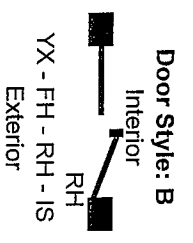

9402 French Inswing Only

MGM Industries, 287 Freehill Rd., Hendersonville, TN 37075 PH (615) 824-6572 Fax (615) 822-6581

Customer Name: _____ PO#: _____ Order Date: _____

Store # or Location: _____ Ship to Name: _____

Ordered By: _____ Received By: _____ Address: _____

Processed at MGM By: _____ Process Date: _____ City/State/Zip: _____

Two Panel French Inswing Door: _____ Inside sales **Give copy to production ?** Yes No

Call Size	Door Color	GBG Style	Hardware
5/0 x 6/8	Euro White (EW)	2V4H 3/4" Profile (SP)	Euro White (EW)
5/0 x 8/0	Tan (TN)	2V4H 13/16" Flat (SF)	Brass (B)
6/0 x 6/8	Earthtone (ET)	3/4" Profiled Prairie (PPR)	Satin Nickel (N)
6/0 x 8/0	Multi-Color(Ask for info)	13/16" Flat Prairie (FPR)	Rustic Umber (RU)

If you have a question about swing doors don't hesitate to call either Jeremy or Rick
1-800-476-5584
Jeremy's Ext.-2032
Rick's Ext.-2048

Qty	Size	Door Style	(A-B)				Low-E	Price/Comments
			Door Color	Lite Pattern	GBG Style	SDL 7/8 1-1/4		

Special Instructions	

Call Size	Door Size	Rough Opening	Blinds	Gls sz.
5/0 X 6/8	58 3/4 X 79 1/2	59 1/4 X 80	Yes	19 X 68 3/4
5/4 X 6/8	62 3/4 X 79 1/2	63 1/4 X 80	No	21 X 68 3/4
6/0 X 6/8	70 3/4 X 79 1/2	71 1/4 X 80	Yes	25 X 68 3/4
5/0 X 7/0	58 3/4 X 83 1/2	59 1/4 X 84	No	19 X 72 3/4
5/4 X 7/0	62 3/4 X 83 1/2	63 1/4 X 84	No	21 X 72 3/4
6/0 X 7/0	70 3/4 X 83 1/2	71 1/4 X 84	No	25 X 72 3/4
5/0 X 8/0	58 3/4 X 95 1/2	59 1/4 X 96	No	19 X 84 3/4
5/4 X 8/0	62 3/4 X 95 1/2	63 1/4 X 96	No	21 X 84 3/4
6/0 X 8/0	70 3/4 X 95 1/2	71 1/4 X 96	No	25 X 84 3/4

Note: Remember all french doors must be keyed alike.