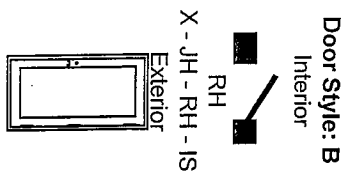

Viewed from outside