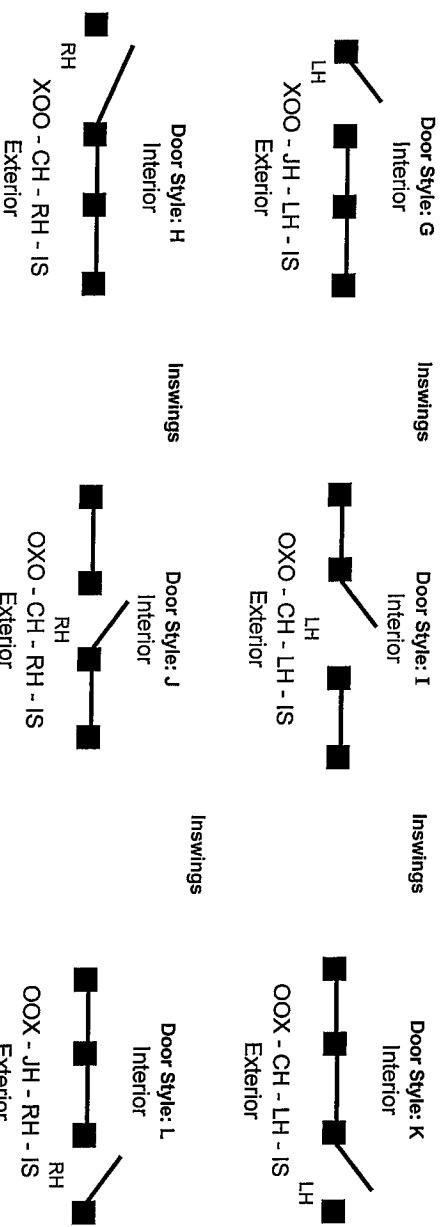

**Special Instructions**

Call Size	Door Size	Rough Opening	Blinds	Glass sizes
7/6 X 6/8	89 1/4 X 79 1/2	89 3/4 X 80	Yes	19 X 68 3/4
8/0 X 6/8	95 1/4 X 79 1/2	95 3/4 X 80	No	21 X 68 3/4
9/0 X 6/8	107 1/4 X 79 1/2	107 3/4 X 80	Yes	25 X 68 3/4