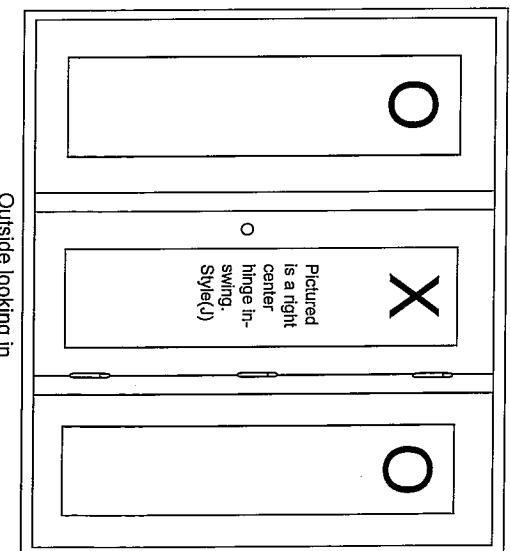

9213 Inswing Only 3 - Panel

MGM Industries, 287 Freshhill Rd., Hendersonville, TN 37075 PH (615) 824-6572 Fax (615) 822-6581

Customer Name: _____

PO#: _____

Order Date: _____

Store # or Location: _____

Ship to Name: _____

Ordered By: _____

Address: _____

Processed at MGM By: _____

City/State/Zip: _____

Received By: _____

Process Date: _____

Inside sales

Give copy to production ?

Yes No

Three Panel Inswing Door:

Call Size	Door Color	GBG Style	Hardware
7/6 x 6/8	Euro White (EW)	2V4H 3/4" Profile (SP)	Euro White (EW)
7/6 x 8/0	Tan (TN)	2V4H 13/16" Flat (SF)	Brass (B)
9/0 x 6/8	Earthtone (ET)	3/4" Profilled Prairie (PPR)	Satin Nickel (N)
9/0 x 8/0	Multi-Color(ask for info)	13/16" Flat Prairie (FPPR)	Rustic Umber (RU)

If you have a question about swing doors don't hesitate to call either Jeremy or Rick
1-800-476-5584
Jeremy's Ext.-2032
Rick's Ext.-2048

Qty	Size	G-H-I-J-K-L										Price/Comments	
		Door Style	Door Color	1-Lite Yes/No	Lite Pattern	SDL 7/8 or 1-1/4	Hinge Finish	STC Glass Yes/No	Low-E Yes/No	Blinds Yes/No	Rolling Screen Yes/No		

Special Instructions

Call Size	Door Size	Rough Opening	Blinds	Glass sizes
7/6 X 6/8	89 1/4 X 79 1/2	89 3/4 X 80	Yes	19 X 68 3/4
8/0 X 6/8	95 1/4 X 79 1/2	95 3/4 X 80	No	21 X 68 3/4
9/0 X 6/8	107 1/4 X 79 1/2	107 3/4 X 80	Yes	25 X 68 3/4

Pictured is a right center hinge in-swing. Style(J)

Special Note: Available in 6/8 high only.

Customer to supply all locking hardware.

I understand that this door order cannot be cancelled or changed 48 hours upon receipt of confirmation. Signature: _____

Date: _____