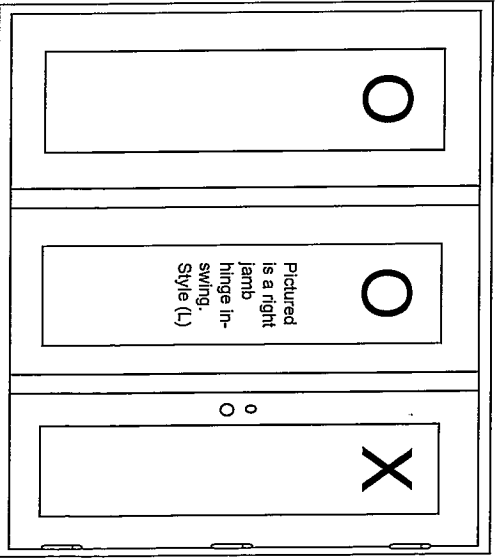

Customer Name: _____

PO#: _____ Order Date: _____

Store # or Location: _____

Ship to Name: _____

Ordered By: _____

Address: _____

Processed at MGM By: _____

City/State/Zip: _____

Received By: _____ Process Date: _____

Inside sales Give copy to production ? Yes No

Call Size	Door Color	GBG Style	Hardware
7/6 x 6/8	Euro White (EW)	2V4H 3/4" Profile (SP)	Custom* 3/4" Profile (CP)
7/6 x 8/0	Tan (TN)	2V4H 13/16" Flat (SF)	Custom* 13/16" Flat (CF)
9/0 x 6/8	Earthtone (ET)	3/4" Profiled Prairie (PPR)	*custom patterns must have a drawing and be quoted
9/0 x 8/0	Multi-Color/Ask for info)	13/16" Flat Prairie (FPR)	Rustic Umber (RU)

If you have a question about swing doors don't hesitate to call either Jeremy or Rick
1-800-476-5584
Jeremy's Ext.-2032
Rick's Ext.-2048

Qty	Size	Door Style	Door Color	1-Lite Yes/No	Lite Pattern	SDL 7/8 or 1-1/4	Hinge Finish	STC Glass Yes/No	Low-E Yes/No	Blinds Yes/No	Rolling Screen Yes/No	Price/Comments
		(G-H-I-J-K-L)										

Special Instructions

Call Size	Door Size	Rough Opening	Blinds	Glass sizes
7/6 X 6/8	89 1/4 X 79 1/2	89 3/4 X 80	Yes	19 X 68 3/4
8/0 X 6/8	95 1/4 X 79 1/2	95 3/4 X 80	No	21 X 68 3/4
9/0 X 6/8	107 1/4 X 79 1/2	107 3/4 X 80	Yes	25 X 68 3/4

Special Note: Available in 6/8 high only.

Customer to supply all locking hardware.

I understand that this door order cannot be cancelled or changed 48 hours upon receipt of confirmation. Signature: _____ Date: _____