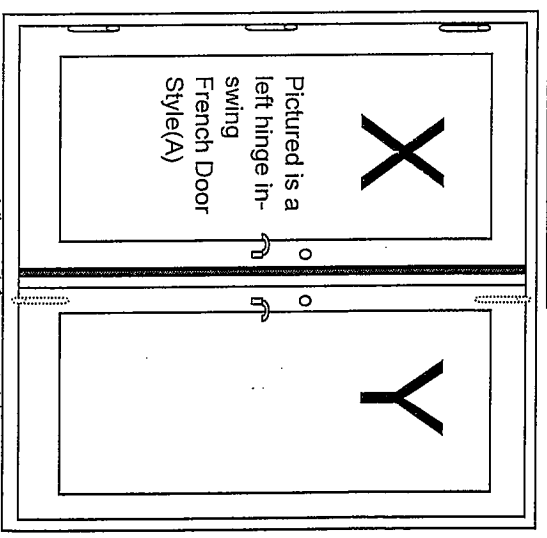

Customer Name: _____ PO#: _____ Order Date: _____

Store # or Location: _____ Ship to Name: _____

Ordered By: _____ Received By: _____ Address: _____

Processed at MGM By: _____ Process Date: _____ City/State/Zip: _____

Two Panel French Inswing Door: _____ Inside sales **Give copy to production ?** Yes No

Call Size	Door Color	GBG Style	Hardware
5/0 x 6/8	Euro White (EW)	2V4H 3/4" Profile (SP)	Euro White (EW)
5/0 x 8/0	Tan (TN)	2V4H 13/16" Flat (SF)	Brass (B)
6/0 x 6/8	Earthtone (ET)	3/4" Profiled Prairie (PPR)	Satin Nickel (N)
6/0 x 8/0	Multi-Color(Ask for info)	13/16" Flat Prairie (FPR)	Rustic Umber (RU)

If you have a question about swing doors don't hesitate to call either Jeremy or Rick
1-800-476-5584
Jeremy's Ext.-2032
Rick's Ext.-2048

Qty	Size	Door Style	(A-B)				Low-E	Price/Comments
			Door Color	Lite Pattern	GBG Style	SDL 7/8 1-1/4		

Special Instructions	

Call Size	Door Size	Rough Opening	Blinds	Gls sz.
5/0 X 6/8	58 3/4 X 79 1/2	59 1/4 X 80	Yes	19 X 68 3/4
5/4 X 6/8	62 3/4 X 79 1/2	63 1/4 X 80	No	21 X 68 3/4
6/0 X 6/8	70 3/4 X 79 1/2	71 1/4 X 80	Yes	25 X 68 3/4
5/0 X 7/0	58 3/4 X 83 1/2	59 1/4 X 84	No	19 X 72 3/4
5/4 X 7/0	62 3/4 X 83 1/2	63 1/4 X 84	No	21 X 72 3/4
6/0 X 7/0	70 3/4 X 83 1/2	71 1/4 X 84	No	25 X 72 3/4
5/0 X 8/0	58 3/4 X 95 1/2	59 1/4 X 96	No	19 X 84 3/4
5/4 X 8/0	62 3/4 X 95 1/2	63 1/4 X 96	No	21 X 84 3/4
6/0 X 8/0	70 3/4 X 95 1/2	71 1/4 X 96	No	25 X 84 3/4

Note: Remember all french doors must be keyed alike.

Viewed from outside

I understand that this door order cannot be cancelled or changed 48 hours upon receipt of confirmation. Signature: _____ Date: _____