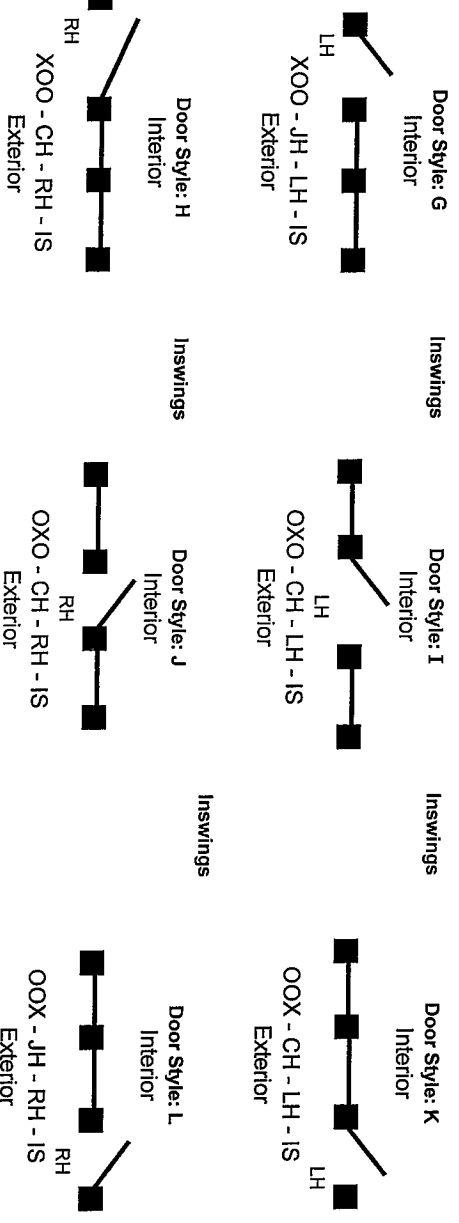

Customer Name: _____

PO#: _____ Order Date: _____

Store # or Location: _____

Ship to Name: _____

Ordered By: _____

Address: _____

Processed at MGM By: _____

City/State/Zip: _____

Received By: _____ Process Date: _____

Inside sales Give copy to production ? Yes No

Call Size	Door Color	GBG Style	Hardware
7/6 x 6/8	Euro White (EW)	2V4H 3/4" Profile (SP)	Custom* 3/4" Profile (CP)
7/6 x 8/0	Tan (TN)	2V4H 13/16" Flat (SF)	Custom* 13/16" Flat (CF)
9/0 x 6/8	Earthtone (ET)	3/4" Profiled Prairie (PPR)	*custom patterns must have a drawing and be quoted
9/0 x 8/0	Multi-Color/Ask for info)	13/16" Flat Prairie (FPR)	Rustic Umber (RU)

If you have a question about swing doors don't hesitate to call either Jeremy or Rick
1-800-476-5584
Jeremy's Ext.-2032
Rick's Ext.-2048

Qty	Size	Door Style	Door Color	1-Lite Yes/No	Lite Pattern	SDL 7/8 or 1-1/4	Hinge Finish	STC Glass Yes/No	Low-E Yes/No	Blinds Yes/No	Rolling Screen Yes/No	Price/Comments
		(G-H-I-J-K-L)										

Special Instructions

Call Size	Door Size	Rough Opening	Blinds	Glass sizes
7/6 X 6/8	89 1/4 X 79 1/2	89 3/4 X 80	Yes	19 X 68 3/4
8/0 X 6/8	95 1/4 X 79 1/2	95 3/4 X 80	No	21 X 68 3/4
9/0 X 6/8	107 1/4 X 79 1/2	107 3/4 X 80	Yes	25 X 68 3/4

Special Note: Available in 6/8 high only.

Customer to supply all locking hardware.

I understand that this door order cannot be cancelled or changed 48 hours upon receipt of confirmation. Signature: _____ Date: _____