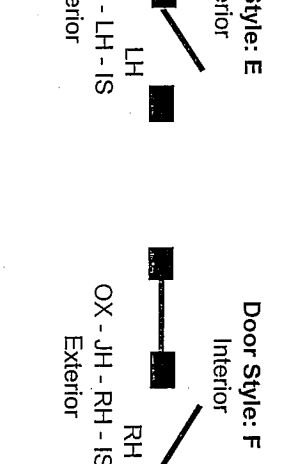

Customer Name: _____ PO#: _____ Order Date: _____

Store # or Location: _____ Ship to Name: _____

Ordered By: _____ Received By: _____ Address: _____

Processed at MGM By: _____ Process Date: _____ City/State/Zip: _____

Two Panel Inswing Door: _____ Inside sales **Give copy to production ?** Yes No

Call Size	Door Color	GBG Style	Hardware	Rolling Screen	Price/Comments
5/0 x 6/8	Euro White (EW)	2V/4H 3/4" Profile (SP)	Custom* 3/4" Profile (CP)	Yes/No	If you have a question about swing doors don't hesitate to call either Jeremy or Rick 1-800-476-5584 Jeremy's Ext.-2032 Rick's Ext.-2048
5/0 x 8/0	Tan (TN)	2V/4H 13/16" Flat (SF)	Custom* 13/16" Flat (CF)	Yes/No	
6/0 x 6/8	Earthtone (ET)	3/4" Profilled Prairie (PPR)	*custom patterns must have a drawing and be quoted	Yes/No	
6/0 x 8/0	Multi-Color(Ask for info)	13/16" Flat Prairie (FPR)	Rustic Umber (RU)	Yes/No	

Qty	Size	Door Style	(C-D-E-F)				Rolling Screen	Price/Comments
			Door Color	Lite Pattern	GBG Style	SDL 7/8 or 1-1/4		

Call Size	Door Size	Rough Opening	Blinds	Gls sz.
5/0 X 6/8	59 1/2 X 79 1/2	60 X 80	Yes	19 X 68 3/4
5/4 X 6/8	63 1/2 X 79 1/2	64 X 80	No	21 X 68 3/4
6/0 X 6/8	71 1/2 X 79 1/2	72 X 80	Yes	25 X 68 3/4
5/0 X 7/0	59 1/2 X 83 1/2	60 X 84	No	19 X 72 3/4
5/4 X 7/0	63 1/2 X 83 1/2	64 X 84	No	21 X 72 3/4
6/0 X 7/0	71 1/2 X 83 1/2	72 X 84	No	25 X 72 3/4
5/0 X 8/0	59 1/2 X 95 1/2	60 X 96	No	19 X 84 3/4
5/4 X 8/0	63 1/2 X 95 1/2	64 X 96	No	21 X 84 3/4
6/0 X 8/0	71 1/2 X 95 1/2	72 X 96	No	25 X 84 3/4

Special Instructions

I understand that this door order cannot be cancelled or changed 48 hours upon receipt of confirmation. Signature: _____ Date: _____