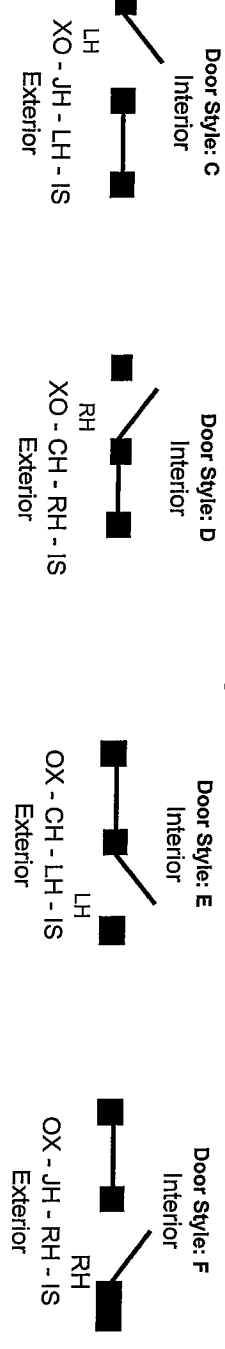

Customer Name: _____ PO#: _____ Order Date: _____

Store # or Location: _____ Ship to Name: _____

Ordered By: _____ Received By: _____ Address: _____

Processed at MGM By: _____ Process Date: _____ City/State/Zip: _____

Two Panel Inswing Door: _____ Inside sales Give copy to production ? Yes No

Call Size	Door Color	GBG Style	Hardware
5/0 x 6/8	Euro White (EW)	2V4H 3/4" Profile (SP)	Custom* 3/4" Profile (CP)
5/0 x 8/0	Tan (TN)	2V4H 13/16" Flat (SF)	Custom* 13/16" Flat (CF)
6/0 x 6/8	Earthtone (ET)	3/4" Profiled Prairie (PPR)	*custom patterns must have a drawing and be quoted
6/0 x 8/0	Multi-Color(Ask for Info)	13/16" Flat Prairie (FPR)	Rustic Umber (RU)

If you have a question about swing doors don't hesitate to call either Jeremy or Rick
1-800-476-5584
Jeremy's Ext.-2032
Rick's Ext.-2048

Qty	Size	Door Style	Door Color	Lite Pattern	GBG Style	SDL	Hinge Finish	STC Glass	Low-E	Blinds	Rolling Screen	Price/Comments
		(C-D-E-F)				7/8 or 1-1/4		Yes/No	Yes/No	Yes/No	Yes/No	

Special Instructions

Call Size	Door Size	Rough Opening	Blinds	Gls. sz.
5/0 X 6/8	59 1/2 X 79 1/2	60 X 80	Yes	19 X 68 3/4
5/4 X 6/8	63 1/2 X 79 1/2	64 X 80	No	21 X 68 3/4
6/0 X 6/8	71 1/2 X 79 1/2	72 X 80	Yes	25 X 68 3/4

Inswings

Special Note: Available in 6/8 high only. Customer to supply all locking hardware.

I understand that this door order cannot be cancelled or changed 48 hours upon receipt of confirmation. Signature: _____ Date: _____