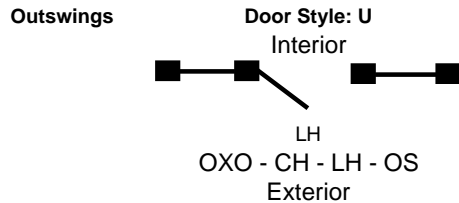

Store # or Location: _____ Ship to Name: _____

Ordered By: _____ Received By: _____ Address: _____

Processed at MGM By: _____ Process Date: _____ City/State/Zip: _____

Inside sales **Give copy to production ?** Yes No

Three Panel Inswing Door:

Call Size	Door Color	GBG Style		Hardware
7/6 x 6/8	Euro White (EW)	2V4H 3/4" Profile (SP)	Custom* 3/4" Profile (CP)	Euro White (EW)
7/6 x 8/0	Tan (TN)	2V4H 13/16" Flat (SF)	Custom* 13/16" Flat (CF)	Brass (B)
9/0 x 6/8	Earthtone (ET)	3/4" Profiled Prairie (PPR)	*custom patterns must have a drawing and be quoted	Satin Nickel (N)
9/0 x 8/0	Multi-Color(Ask for info)	13/16" Flat Prairie (FPR)		Rustic Umber (RU)

If you have a question about swing doors don't hesitate to call either Jeremy or Rick
1-800-476-5584
Jeremy's Ext.-2032
Rick's Ext.-2048

Qty	Size	Door Style	(S-T-U-V-W-X-)								Rolling Screen Yes/No	Price/Comments
			Door Color	Lite Pattern	GBG Style	SDL 7/8 or 1-1/4	Hardware Finish	STC Glass Yes/No	Low-E Yes/No	Blinds Yes/No		

Special Instructions

Call Size	Door Size	Rough Opening	Blinds	Glass sizes
7/6 X 6/8	89 1/4 X 79 1/2	89 3/4 X 80	Yes	19 X 68 3/4
8/0 X 6/8	95 1/4 X 79 1/2	95 3/4 X 80	No	21 X 68 3/4
9/0 X 6/8	107 1/4 X 79 1/2	107 3/4 X 80	Yes	25 X 68 3/4
7/6 X 7/0	89 1/4 X 83 1/2	89 3/4 X 84	No	19 X 72 3/4
8/0 X 7/0	95 1/4 X 83 1/2	95 3/4 X 84		21 X 72 3/4
9/0 X 7/0	107 1/4 X 83 1/2	107 3/4 X 84		25 X 72 3/4
7/6 X 8/0	89 1/4 X 95 1/2	89 3/4 X 96	↓	19 X 84 3/4
8/0 X 8/0	95 1/4 X 95 1/2	95 3/4 X 96		21 X 84 3/4
9/0 X 8/0	107 1/4 X 95 1/2	107 3/4 X 96		25 X 84 3/4

Customer to supply all locking hardware

I understand that this door order cannot be cancelled or changed **48 hours** upon receipt of confirmation. Signature: _____ Date: _____