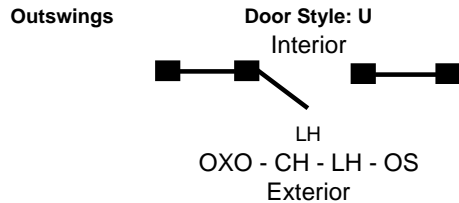

Store # or Location: _____ Ship to Name: _____

Ordered By: _____ Received By: _____ Address: _____

Processed at MGM By: _____ Process Date: _____ City/State/Zip: _____

Inside sales Give copy to production ? Yes No

Three Panel Inswing Door:

Call Size	Door Color	GBG Style		Hardware
7/6 x 6/8	Euro White (EW)	2V4H 3/4" Profile (SP)	Custom* 3/4" Profile (CP)	Euro White (EW)
7/6 x 8/0	Tan (TN)	2V4H 13/16" Flat (SF)	Custom* 13/16" Flat (CF)	Brass (B)
9/0 x 6/8	Earthtone (ET)	3/4" Profiled Prairie (PPR)	*custom patterns must have a drawing and be quoted	Satin Nickel (N)
9/0 x 8/0	Multi-Color(Ask for info)	13/16" Flat Prairie (FPR)		Rustic Umber (RU)

If you have a question about swing doors don't hesitate to call either Jeremy or Rick
1-800-476-5584
Jeremy's Ext.-2032
Rick's Ext.-2048

Qty	Size	Door Style	(S-T-U-V-W-X-	Door Color	Lite Pattern	GBG Style	SDL	Hardware	STC Glass	Low-E	Blinds	Rolling Screen Yes/No	Price/Comments
			7/8 or 1-1/4	Finish	Yes/No	Yes/No	Yes/No						

Special Instructions

Call Size	Door Size	Rough Opening	Blinds	Glass sizes
7/6 X 6/8	89 1/4 X 79 1/2	89 3/4 X 80	Yes	19 X 68 3/4
8/0 X 6/8	95 1/4 X 79 1/2	95 3/4 X 80	No	21 X 68 3/4
9/0 X 6/8	107 1/4 X 79 1/2	107 3/4 X 80	Yes	25 X 68 3/4
7/6 X 7/0	89 1/4 X 83 1/2	89 3/4 X 84	No	19 X 72 3/4
8/0 X 7/0	95 1/4 X 83 1/2	95 3/4 X 84		21 X 72 3/4
9/0 X 7/0	107 1/4 X 83 1/2	107 3/4 X 84		25 X 72 3/4
7/6 X 8/0	89 1/4 X 95 1/2	89 3/4 X 96	↓	19 X 84 3/4
8/0 X 8/0	95 1/4 X 95 1/2	95 3/4 X 96		21 X 84 3/4
9/0 X 8/0	107 1/4 X 95 1/2	107 3/4 X 96		25 X 84 3/4

Customer to supply all locking hardware

I understand that this door order cannot be cancelled or changed **48 hours** upon receipt of confirmation. Signature: _____ Date: _____