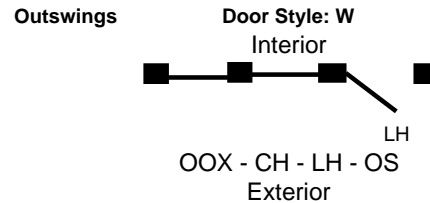

Store # or Location: _____ Ship to Name: _____

Ordered By: _____ Received By: _____ Address: _____

Processed at MGM By: _____ Process Date: _____ City/State/Zip: _____

Inside sales Give copy to production ? Yes No

Three Panel Inswing Door:

Call Size	Door Color	GBG Style		Hardware
7/6 x 6/8	Euro White (EW)	2V4H 3/4" Profile (SP)	Custom* 3/4" Profile (CP)	Euro White (EW)
7/6 x 8/0	Tan (TN)	2V4H 13/16" Flat (SF)	Custom* 13/16" Flat (CF)	Brass (B)
9/0 x 6/8	Earthtone (ET)	3/4" Profiled Prairie (PPR)	*custom patterns must have a drawing and be quoted	Satin Nickel (N)
9/0 x 8/0	Multi-Color(Ask for info)	13/16" Flat Prairie (FPR)		Rustic Umber (RU)

If you have a question about swing doors don't hesitate to call either Jeremy or Rick
1-800-476-5584
Jeremy's Ext.-2032
Rick's Ext.-2048

Qty	Size	Door Style	(S-T-U-V-W-X-	Door Color	Lite Pattern	GBG Style	SDL	Hardware	STC Glass	Low-E	Blinds	Rolling Screen Yes/No	Price/Comments
			7/8 or 1-1/4	Finish	Yes/No	Yes/No	Yes/No						

Special Instructions

Call Size	Door Size	Rough Opening	Blinds	Glass sizes
7/6 X 6/8	89 1/4 X 79 1/2	89 3/4 X 80	Yes	19 X 68 3/4
8/0 X 6/8	95 1/4 X 79 1/2	95 3/4 X 80	No	21 X 68 3/4
9/0 X 6/8	107 1/4 X 79 1/2	107 3/4 X 80	Yes	25 X 68 3/4
7/6 X 7/0	89 1/4 X 83 1/2	89 3/4 X 84	No	19 X 72 3/4
8/0 X 7/0	95 1/4 X 83 1/2	95 3/4 X 84		21 X 72 3/4
9/0 X 7/0	107 1/4 X 83 1/2	107 3/4 X 84		25 X 72 3/4
7/6 X 8/0	89 1/4 X 95 1/2	89 3/4 X 96	↓	19 X 84 3/4
8/0 X 8/0	95 1/4 X 95 1/2	95 3/4 X 96		21 X 84 3/4
9/0 X 8/0	107 1/4 X 95 1/2	107 3/4 X 96		25 X 84 3/4

Customer to supply all locking hardware

I understand that this door order cannot be cancelled or changed **48 hours** upon receipt of confirmation. Signature: _____ Date: _____