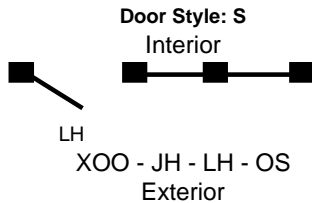

Store # or Location: _____ Ship to Name: _____

Ordered By: _____ Received By: _____ Address: _____

Processed at MGM By: _____ Process Date: _____ City/State/Zip: _____

Inside sales Give copy to production ? Yes No

Three Panel Inswing Door:

Call Size	Door Color	GBG Style		Hardware
7/6 x 6/8	Euro White (EW)	2V4H 3/4" Profile (SP)	Custom* 3/4" Profile (CP)	Euro White (EW)
7/6 x 8/0	Tan (TN)	2V4H 13/16" Flat (SF)	Custom* 13/16" Flat (CF)	Brass (B)
9/0 x 6/8	Earthtone (ET)	3/4" Profiled Prairie (PPR)	*custom patterns must have a drawing and be quoted	Satin Nickel (N)
9/0 x 8/0	Multi-Color(Ask for info)	13/16" Flat Prairie (FPR)		Rustic Umber (RU)

If you have a question about swing doors don't hesitate to call either Jeremy or Rick
1-800-476-5584
Jeremy's Ext.-2032
Rick's Ext.-2048

Qty	Size	Door Style	(S-T-U-V-W-X-	Door Color	Lite Pattern	GBG Style	SDL	Hardware	STC Glass	Low-E	Blinds	Rolling Screen Yes/No	Price/Comments
			7/8 or 1-1/4	Finish	Yes/No	Yes/No	Yes/No						

Special Instructions

Call Size	Door Size	Rough Opening	Blinds	Glass sizes
7/6 X 6/8	89 1/4 X 79 1/2	89 3/4 X 80	Yes	19 X 68 3/4
8/0 X 6/8	95 1/4 X 79 1/2	95 3/4 X 80	No	21 X 68 3/4
9/0 X 6/8	107 1/4 X 79 1/2	107 3/4 X 80	Yes	25 X 68 3/4
7/6 X 7/0	89 1/4 X 83 1/2	89 3/4 X 84	No	19 X 72 3/4
8/0 X 7/0	95 1/4 X 83 1/2	95 3/4 X 84		21 X 72 3/4
9/0 X 7/0	107 1/4 X 83 1/2	107 3/4 X 84		25 X 72 3/4
7/6 X 8/0	89 1/4 X 95 1/2	89 3/4 X 96	↓	19 X 84 3/4
8/0 X 8/0	95 1/4 X 95 1/2	95 3/4 X 96		21 X 84 3/4
9/0 X 8/0	107 1/4 X 95 1/2	107 3/4 X 96		25 X 84 3/4

Customer to supply all locking hardware

I understand that this door order cannot be cancelled or changed **48 hours** upon receipt of confirmation. Signature: _____ Date: _____