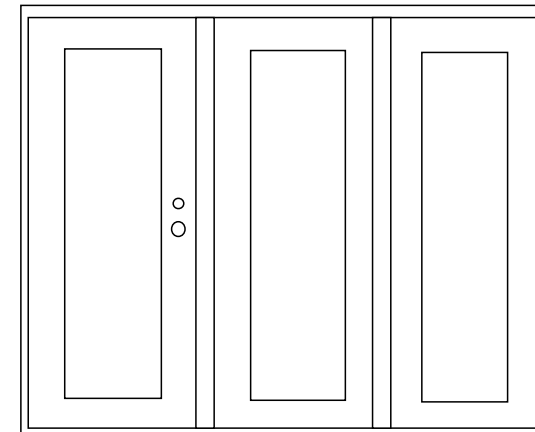

Store # or Location: _____ Ship to Name: _____

Ordered By: _____ Received By: _____ Address: _____

Processed at MGM By: _____ Process Date: _____ City/State/Zip: _____

Inside sales Give copy to production ? Yes No

Three Panel Inswing Door:

Call Size	Door Color	GBG Style		Hardware
7/6 x 6/8	Euro White (EW)	2V4H 3/4" Profile (SP)	Custom* 3/4" Profile (CP)	Euro White (EW)
7/6 x 8/0	Tan (TN)	2V4H 13/16" Flat (SF)	Custom* 13/16" Flat (CF)	Brass (B)
9/0 x 6/8	Earthtone (ET)	3/4" Profiled Prairie (PPR)	*custom patterns must have a drawing and be quoted	Satin Nickel (N)
9/0 x 8/0	Multi-Color(Ask for info)	13/16" Flat Prairie (FPR)		Rustic Umber (RU)

If you have a question about swing doors don't hesitate to call either Jeremy or Rick
1-800-476-5584
Jeremy's Ext.-2032
Rick's Ext.-2048

Qty	Size	Door Style	(S-T-U-V-W-X-	Door Color	Lite Pattern	GBG Style	SDL	Hardware	STC Glass	Low-E	Blinds	Rolling Screen Yes/No	Price/Comments
			7/8 or 1-1/4	Finish	Yes/No	Yes/No	Yes/No						

Special Instructions

Call Size	Door Size	Rough Opening	Blinds	Glass sizes
7/6 X 6/8	89 1/4 X 79 1/2	89 3/4 X 80	Yes	19 X 68 3/4
8/0 X 6/8	95 1/4 X 79 1/2	95 3/4 X 80	No	21 X 68 3/4
9/0 X 6/8	107 1/4 X 79 1/2	107 3/4 X 80	Yes	25 X 68 3/4
7/6 X 7/0	89 1/4 X 83 1/2	89 3/4 X 84	No	19 X 72 3/4
8/0 X 7/0	95 1/4 X 83 1/2	95 3/4 X 84		21 X 72 3/4
9/0 X 7/0	107 1/4 X 83 1/2	107 3/4 X 84		25 X 72 3/4
7/6 X 8/0	89 1/4 X 95 1/2	89 3/4 X 96	↓	19 X 84 3/4
8/0 X 8/0	95 1/4 X 95 1/2	95 3/4 X 96		21 X 84 3/4
9/0 X 8/0	107 1/4 X 95 1/2	107 3/4 X 96		25 X 84 3/4

Customer to supply all locking hardware

I understand that this door order cannot be cancelled or changed **48 hours** upon receipt of confirmation. Signature: _____ Date: _____