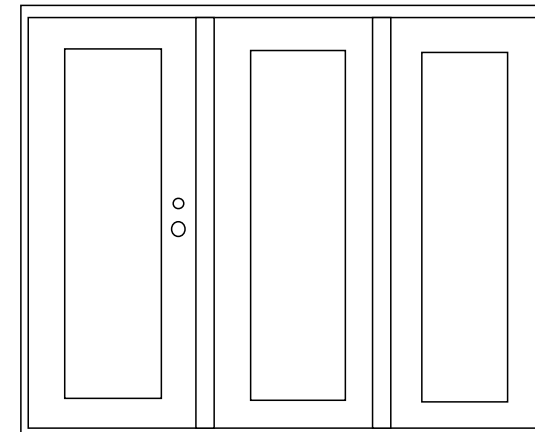

Store # or Location: _____ Ship to Name: _____

Ordered By: _____ Received By: _____ Address: _____

Processed at MGM By: _____ Process Date: _____ City/State/Zip: _____

Inside sales **Give copy to production ?** Yes No

Three Panel Inswing Door:

Call Size	Door Color	GBG Style		Hardware
7/6 x 6/8	Euro White (EW)	2V4H 3/4" Profile (SP)	Custom* 3/4" Profile (CP)	Euro White (EW)
7/6 x 8/0	Tan (TN)	2V4H 13/16" Flat (SF)	Custom* 13/16" Flat (CF)	Brass (B)
9/0 x 6/8	Earthtone (ET)	3/4" Profiled Prairie (PPR)	*custom patterns must have a drawing and be quoted	Satin Nickel (N)
9/0 x 8/0	Multi-Color(Ask for info)	13/16" Flat Prairie (FPR)		Rustic Umber (RU)

If you have a question about swing doors don't hesitate to call either Jeremy or Rick
1-800-476-5584
Jeremy's Ext.-2032
Rick's Ext.-2048

Qty	Size	Door Style	(S-T-U-V-W-X-)								Rolling Screen Yes/No	Price/Comments
			Door Color	Lite Pattern	GBG Style	SDL 7/8 or 1-1/4	Hardware Finish	STC Glass Yes/No	Low-E Yes/No	Blinds Yes/No		

Special Instructions

Call Size	Door Size	Rough Opening	Blinds	Glass sizes
7/6 X 6/8	89 1/4 X 79 1/2	89 3/4 X 80	Yes	19 X 68 3/4
8/0 X 6/8	95 1/4 X 79 1/2	95 3/4 X 80	No	21 X 68 3/4
9/0 X 6/8	107 1/4 X 79 1/2	107 3/4 X 80	Yes	25 X 68 3/4
7/6 X 7/0	89 1/4 X 83 1/2	89 3/4 X 84	No	19 X 72 3/4
8/0 X 7/0	95 1/4 X 83 1/2	95 3/4 X 84		21 X 72 3/4
9/0 X 7/0	107 1/4 X 83 1/2	107 3/4 X 84		25 X 72 3/4
7/6 X 8/0	89 1/4 X 95 1/2	89 3/4 X 96	↓	19 X 84 3/4
8/0 X 8/0	95 1/4 X 95 1/2	95 3/4 X 96		21 X 84 3/4
9/0 X 8/0	107 1/4 X 95 1/2	107 3/4 X 96		25 X 84 3/4

Customer to supply all locking hardware

I understand that this door order cannot be cancelled or changed **48 hours** upon receipt of confirmation. Signature: _____ Date: _____