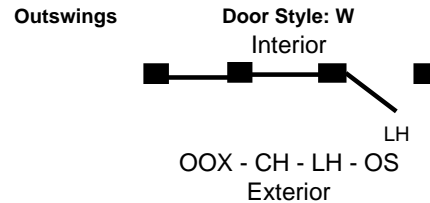

Store # or Location: _____ Ship to Name: _____

Ordered By: _____ Received By: _____ Address: _____

Processed at MGM By: _____ Process Date: _____ City/State/Zip: _____

Inside sales **Give copy to production ?** Yes No

Three Panel Inswing Door:

Call Size	Door Color	GBG Style		Hardware
7/6 x 6/8	Euro White (EW)	2V4H 3/4" Profile (SP)	Custom* 3/4" Profile (CP)	Euro White (EW)
7/6 x 8/0	Tan (TN)	2V4H 13/16" Flat (SF)	Custom* 13/16" Flat (CF)	Brass (B)
9/0 x 6/8	Earthtone (ET)	3/4" Profiled Prairie (PPR)	*custom patterns must have a drawing and be quoted	Satin Nickel (N)
9/0 x 8/0	Multi-Color(Ask for info)	13/16" Flat Prairie (FPR)		Rustic Umber (RU)

If you have a question about swing doors don't hesitate to call either Jeremy or Rick
1-800-476-5584
Jeremy's Ext.-2032
Rick's Ext.-2048

Qty	Size	Door Style	(S-T-U-V-W-X-)								Rolling Screen Yes/No	Price/Comments
			Door Color	Lite Pattern	GBG Style	SDL 7/8 or 1-1/4	Hardware Finish	STC Glass Yes/No	Low-E Yes/No	Blinds Yes/No		

Special Instructions

Call Size	Door Size	Rough Opening	Blinds	Glass sizes
7/6 X 6/8	89 1/4 X 79 1/2	89 3/4 X 80	Yes	19 X 68 3/4
8/0 X 6/8	95 1/4 X 79 1/2	95 3/4 X 80	No	21 X 68 3/4
9/0 X 6/8	107 1/4 X 79 1/2	107 3/4 X 80	Yes	25 X 68 3/4
7/6 X 7/0	89 1/4 X 83 1/2	89 3/4 X 84	No	19 X 72 3/4
8/0 X 7/0	95 1/4 X 83 1/2	95 3/4 X 84		21 X 72 3/4
9/0 X 7/0	107 1/4 X 83 1/2	107 3/4 X 84		25 X 72 3/4
7/6 X 8/0	89 1/4 X 95 1/2	89 3/4 X 96	↓	19 X 84 3/4
8/0 X 8/0	95 1/4 X 95 1/2	95 3/4 X 96		21 X 84 3/4
9/0 X 8/0	107 1/4 X 95 1/2	107 3/4 X 96		25 X 84 3/4

Customer to supply all locking hardware

I understand that this door order cannot be cancelled or changed **48 hours** upon receipt of confirmation. Signature: _____ Date: _____