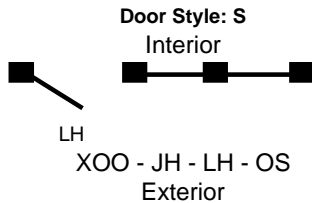

Store # or Location: _____ Ship to Name: _____

Ordered By: _____ Received By: _____ Address: _____

Processed at MGM By: _____ Process Date: _____ City/State/Zip: _____

Inside sales **Give copy to production ?** Yes No

Three Panel Inswing Door:

Call Size	Door Color	GBG Style		Hardware
7/6 x 6/8	Euro White (EW)	2V4H 3/4" Profile (SP)	Custom* 3/4" Profile (CP)	Euro White (EW)
7/6 x 8/0	Tan (TN)	2V4H 13/16" Flat (SF)	Custom* 13/16" Flat (CF)	Brass (B)
9/0 x 6/8	Earthtone (ET)	3/4" Profiled Prairie (PPR)	*custom patterns must have a drawing and be quoted	Satin Nickel (N)
9/0 x 8/0	Multi-Color(Ask for info)	13/16" Flat Prairie (FPR)		Rustic Umber (RU)

If you have a question about swing doors don't hesitate to call either Jeremy or Rick
1-800-476-5584
Jeremy's Ext.-2032
Rick's Ext.-2048

Qty	Size	Door Style	(S-T-U-V-W-X-)								Rolling Screen Yes/No	Price/Comments
			Door Color	Lite Pattern	GBG Style	SDL 7/8 or 1-1/4	Hardware Finish	STC Glass Yes/No	Low-E Yes/No	Blinds Yes/No		

Special Instructions

Call Size	Door Size	Rough Opening	Blinds	Glass sizes
7/6 X 6/8	89 1/4 X 79 1/2	89 3/4 X 80	Yes	19 X 68 3/4
8/0 X 6/8	95 1/4 X 79 1/2	95 3/4 X 80	No	21 X 68 3/4
9/0 X 6/8	107 1/4 X 79 1/2	107 3/4 X 80	Yes	25 X 68 3/4
7/6 X 7/0	89 1/4 X 83 1/2	89 3/4 X 84	No	19 X 72 3/4
8/0 X 7/0	95 1/4 X 83 1/2	95 3/4 X 84		21 X 72 3/4
9/0 X 7/0	107 1/4 X 83 1/2	107 3/4 X 84		25 X 72 3/4
7/6 X 8/0	89 1/4 X 95 1/2	89 3/4 X 96	↓	19 X 84 3/4
8/0 X 8/0	95 1/4 X 95 1/2	95 3/4 X 96		21 X 84 3/4
9/0 X 8/0	107 1/4 X 95 1/2	107 3/4 X 96		25 X 84 3/4

Customer to supply all locking hardware

I understand that this door order cannot be cancelled or changed **48 hours** upon receipt of confirmation. Signature: _____ Date: _____