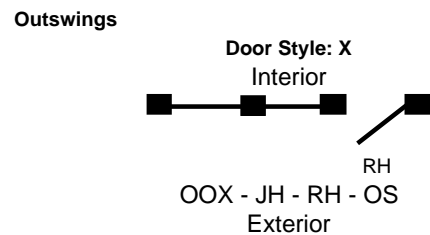

Store # or Location: _____ Ship to Name: _____

Ordered By: _____ Received By: _____ Address: _____

Processed at MGM By: _____ Process Date: _____ City/State/Zip: _____

Inside sales **Give copy to production ?** Yes No

Three Panel Inswing Door:

Call Size	Door Color	GBG Style		Hardware
7/6 x 6/8	Euro White (EW)	2V4H 3/4" Profile (SP)	Custom* 3/4" Profile (CP)	Euro White (EW)
7/6 x 8/0	Tan (TN)	2V4H 13/16" Flat (SF)	Custom* 13/16" Flat (CF)	Brass (B)
9/0 x 6/8	Earthtone (ET)	3/4" Profiled Prairie (PPR)	*custom patterns must have a drawing and be quoted	Satin Nickel (N)
9/0 x 8/0	Multi-Color(Ask for info)	13/16" Flat Prairie (FPR)		Rustic Umber (RU)

If you have a question about swing doors don't hesitate to call either Jeremy or Rick
1-800-476-5584
Jeremy's Ext.-2032
Rick's Ext.-2048

Qty	Size	Door Style	(S-T-U-V-W-X-)								Rolling Screen Yes/No	Price/Comments
			Door Color	Lite Pattern	GBG Style	SDL 7/8 or 1-1/4	Hardware Finish	STC Glass Yes/No	Low-E Yes/No	Blinds Yes/No		

Special Instructions

Call Size	Door Size	Rough Opening	Blinds	Glass sizes
7/6 X 6/8	89 1/4 X 79 1/2	89 3/4 X 80	Yes	19 X 68 3/4
8/0 X 6/8	95 1/4 X 79 1/2	95 3/4 X 80	No	21 X 68 3/4
9/0 X 6/8	107 1/4 X 79 1/2	107 3/4 X 80	Yes	25 X 68 3/4
7/6 X 7/0	89 1/4 X 83 1/2	89 3/4 X 84	No	19 X 72 3/4
8/0 X 7/0	95 1/4 X 83 1/2	95 3/4 X 84		21 X 72 3/4
9/0 X 7/0	107 1/4 X 83 1/2	107 3/4 X 84		25 X 72 3/4
7/6 X 8/0	89 1/4 X 95 1/2	89 3/4 X 96	↓	19 X 84 3/4
8/0 X 8/0	95 1/4 X 95 1/2	95 3/4 X 96		21 X 84 3/4
9/0 X 8/0	107 1/4 X 95 1/2	107 3/4 X 96		25 X 84 3/4

Customer to supply all locking hardware

I understand that this door order cannot be cancelled or changed **48 hours** upon receipt of confirmation. Signature: _____ Date: _____