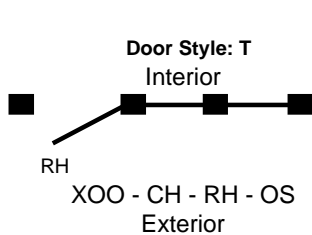

Store # or Location: _____ Ship to Name: _____

Ordered By: _____ Received By: _____ Address: _____

Processed at MGM By: _____ Process Date: _____ City/State/Zip: _____

Inside sales **Give copy to production ?** Yes No

Three Panel Inswing Door:

Call Size	Door Color	GBG Style		Hardware
7/6 x 6/8	Euro White (EW)	2V4H 3/4" Profile (SP)	Custom* 3/4" Profile (CP)	Euro White (EW)
7/6 x 8/0	Tan (TN)	2V4H 13/16" Flat (SF)	Custom* 13/16" Flat (CF)	Brass (B)
9/0 x 6/8	Earthtone (ET)	3/4" Profiled Prairie (PPR)	*custom patterns must have a drawing and be quoted	Satin Nickel (N)
9/0 x 8/0	Multi-Color(Ask for info)	13/16" Flat Prairie (FPR)		Rustic Umber (RU)

If you have a question about swing doors don't hesitate to call either Jeremy or Rick
1-800-476-5584
Jeremy's Ext.-2032
Rick's Ext.-2048

Qty	Size	Door Style	(S-T-U-V-W-X-)								Rolling Screen Yes/No	Price/Comments
			Door Color	Lite Pattern	GBG Style	SDL 7/8 or 1-1/4	Hardware Finish	STC Glass Yes/No	Low-E Yes/No	Blinds Yes/No		

Special Instructions

Call Size	Door Size	Rough Opening	Blinds	Glass sizes
7/6 X 6/8	89 1/4 X 79 1/2	89 3/4 X 80	Yes	19 X 68 3/4
8/0 X 6/8	95 1/4 X 79 1/2	95 3/4 X 80	No	21 X 68 3/4
9/0 X 6/8	107 1/4 X 79 1/2	107 3/4 X 80	Yes	25 X 68 3/4
7/6 X 7/0	89 1/4 X 83 1/2	89 3/4 X 84	No	19 X 72 3/4
8/0 X 7/0	95 1/4 X 83 1/2	95 3/4 X 84		21 X 72 3/4
9/0 X 7/0	107 1/4 X 83 1/2	107 3/4 X 84		25 X 72 3/4
7/6 X 8/0	89 1/4 X 95 1/2	89 3/4 X 96	↓	19 X 84 3/4
8/0 X 8/0	95 1/4 X 95 1/2	95 3/4 X 96		21 X 84 3/4
9/0 X 8/0	107 1/4 X 95 1/2	107 3/4 X 96		25 X 84 3/4

Customer to supply all locking hardware

I understand that this door order cannot be cancelled or changed **48 hours** upon receipt of confirmation. Signature: _____ Date: _____