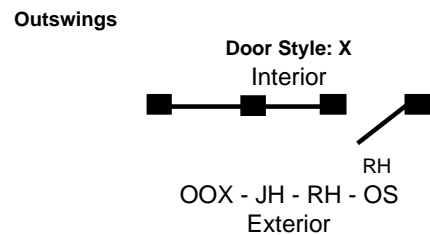

Store # or Location: _____ Ship to Name: _____

Ordered By: _____ Received By: _____ Address: _____

Processed at MGM By: _____ Process Date: _____ City/State/Zip: _____

Inside sales Give copy to production ? Yes No

Three Panel Inswing Door:

Call Size	Door Color	GBG Style		Hardware
7/6 x 6/8	Euro White (EW)	2V4H 3/4" Profile (SP)	Custom* 3/4" Profile (CP)	Euro White (EW)
7/6 x 8/0	Tan (TN)	2V4H 13/16" Flat (SF)	Custom* 13/16" Flat (CF)	Brass (B)
9/0 x 6/8	Earthtone (ET)	3/4" Profiled Prairie (PPR)	*custom patterns must have a drawing and be quoted	Satin Nickel (N)
9/0 x 8/0	Multi-Color(Ask for info)	13/16" Flat Prairie (FPR)		Rustic Umber (RU)

If you have a question about swing doors don't hesitate to call either Jeremy or Rick
1-800-476-5584
Jeremy's Ext.-2032
Rick's Ext.-2048

Qty	Size	Door Style	(S-T-U-V-W-X-	Door Color	Lite Pattern	GBG Style	SDL	Hardware	STC Glass	Low-E	Blinds	Rolling Screen Yes/No	Price/Comments
			7/8 or 1-1/4	Finish	Yes/No	Yes/No	Yes/No						

Special Instructions

Call Size	Door Size	Rough Opening	Blinds	Glass sizes
7/6 X 6/8	89 1/4 X 79 1/2	89 3/4 X 80	Yes	19 X 68 3/4
8/0 X 6/8	95 1/4 X 79 1/2	95 3/4 X 80	No	21 X 68 3/4
9/0 X 6/8	107 1/4 X 79 1/2	107 3/4 X 80	Yes	25 X 68 3/4
7/6 X 7/0	89 1/4 X 83 1/2	89 3/4 X 84	No	19 X 72 3/4
8/0 X 7/0	95 1/4 X 83 1/2	95 3/4 X 84		21 X 72 3/4
9/0 X 7/0	107 1/4 X 83 1/2	107 3/4 X 84		25 X 72 3/4
7/6 X 8/0	89 1/4 X 95 1/2	89 3/4 X 96	↓	19 X 84 3/4
8/0 X 8/0	95 1/4 X 95 1/2	95 3/4 X 96		21 X 84 3/4
9/0 X 8/0	107 1/4 X 95 1/2	107 3/4 X 96		25 X 84 3/4

Customer to supply all locking hardware

I understand that this door order cannot be cancelled or changed **48 hours** upon receipt of confirmation. Signature: _____ Date: _____