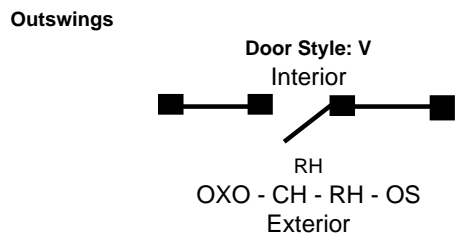

Store # or Location: _____ Ship to Name: _____

Ordered By: _____ Received By: _____ Address: _____

Processed at MGM By: _____ Process Date: _____ City/State/Zip: _____

Inside sales Give copy to production ? Yes No

Three Panel Inswing Door:

Call Size	Door Color	GBG Style		Hardware
7/6 x 6/8	Euro White (EW)	2V4H 3/4" Profile (SP)	Custom* 3/4" Profile (CP)	Euro White (EW)
7/6 x 8/0	Tan (TN)	2V4H 13/16" Flat (SF)	Custom* 13/16" Flat (CF)	Brass (B)
9/0 x 6/8	Earthtone (ET)	3/4" Profiled Prairie (PPR)	*custom patterns must have a drawing and be quoted	Satin Nickel (N)
9/0 x 8/0	Multi-Color(Ask for info)	13/16" Flat Prairie (FPR)		Rustic Umber (RU)

If you have a question about swing doors don't hesitate to call either Jeremy or Rick
1-800-476-5584
Jeremy's Ext.-2032
Rick's Ext.-2048

Qty	Size	Door Style	(S-T-U-V-W-X-	Door Color	Lite Pattern	GBG Style	SDL	Hardware	STC Glass	Low-E	Blinds	Rolling Screen Yes/No	Price/Comments
			7/8 or 1-1/4	Finish	Yes/No	Yes/No	Yes/No						

Special Instructions

Call Size	Door Size	Rough Opening	Blinds	Glass sizes
7/6 X 6/8	89 1/4 X 79 1/2	89 3/4 X 80	Yes	19 X 68 3/4
8/0 X 6/8	95 1/4 X 79 1/2	95 3/4 X 80	No	21 X 68 3/4
9/0 X 6/8	107 1/4 X 79 1/2	107 3/4 X 80	Yes	25 X 68 3/4
7/6 X 7/0	89 1/4 X 83 1/2	89 3/4 X 84	No	19 X 72 3/4
8/0 X 7/0	95 1/4 X 83 1/2	95 3/4 X 84		21 X 72 3/4
9/0 X 7/0	107 1/4 X 83 1/2	107 3/4 X 84		25 X 72 3/4
7/6 X 8/0	89 1/4 X 95 1/2	89 3/4 X 96	↓	19 X 84 3/4
8/0 X 8/0	95 1/4 X 95 1/2	95 3/4 X 96		21 X 84 3/4
9/0 X 8/0	107 1/4 X 95 1/2	107 3/4 X 96		25 X 84 3/4

Customer to supply all locking hardware

I understand that this door order cannot be cancelled or changed **48 hours** upon receipt of confirmation. Signature: _____ Date: _____