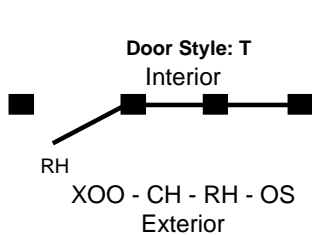

Store # or Location: _____ Ship to Name: _____

Ordered By: _____ Received By: _____ Address: _____

Processed at MGM By: _____ Process Date: _____ City/State/Zip: _____

Inside sales Give copy to production ? Yes No

Three Panel Inswing Door:

Call Size	Door Color	GBG Style		Hardware
7/6 x 6/8	Euro White (EW)	2V4H 3/4" Profile (SP)	Custom* 3/4" Profile (CP)	Euro White (EW)
7/6 x 8/0	Tan (TN)	2V4H 13/16" Flat (SF)	Custom* 13/16" Flat (CF)	Brass (B)
9/0 x 6/8	Earthtone (ET)	3/4" Profiled Prairie (PPR)	*custom patterns must have a drawing and be quoted	Satin Nickel (N)
9/0 x 8/0	Multi-Color(Ask for info)	13/16" Flat Prairie (FPR)		Rustic Umber (RU)

If you have a question about swing doors don't hesitate to call either Jeremy or Rick
1-800-476-5584
Jeremy's Ext.-2032
Rick's Ext.-2048

Qty	Size	Door Style	(S-T-U-V-W-X-	Door Color	Lite Pattern	GBG Style	SDL	Hardware	STC Glass	Low-E	Blinds	Rolling Screen Yes/No	Price/Comments
			7/8 or 1-1/4	Finish	Yes/No	Yes/No	Yes/No						

Special Instructions

Call Size	Door Size	Rough Opening	Blinds	Glass sizes
7/6 X 6/8	89 1/4 X 79 1/2	89 3/4 X 80	Yes	19 X 68 3/4
8/0 X 6/8	95 1/4 X 79 1/2	95 3/4 X 80	No	21 X 68 3/4
9/0 X 6/8	107 1/4 X 79 1/2	107 3/4 X 80	Yes	25 X 68 3/4
7/6 X 7/0	89 1/4 X 83 1/2	89 3/4 X 84	No	19 X 72 3/4
8/0 X 7/0	95 1/4 X 83 1/2	95 3/4 X 84		21 X 72 3/4
9/0 X 7/0	107 1/4 X 83 1/2	107 3/4 X 84		25 X 72 3/4
7/6 X 8/0	89 1/4 X 95 1/2	89 3/4 X 96	↓	19 X 84 3/4
8/0 X 8/0	95 1/4 X 95 1/2	95 3/4 X 96		21 X 84 3/4
9/0 X 8/0	107 1/4 X 95 1/2	107 3/4 X 96		25 X 84 3/4

Customer to supply all locking hardware

I understand that this door order cannot be cancelled or changed **48 hours** upon receipt of confirmation. Signature: _____ Date: _____