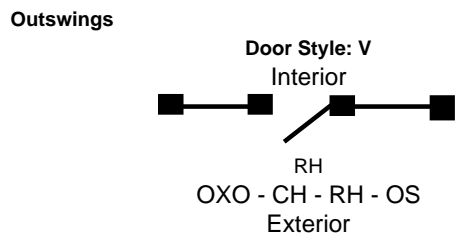

Store # or Location: _____ Ship to Name: _____

Ordered By: _____ Received By: _____ Address: _____

Processed at MGM By: _____ Process Date: _____ City/State/Zip: _____

Inside sales **Give copy to production ?** Yes No

Three Panel Inswing Door:

Call Size	Door Color	GBG Style		Hardware
7/6 x 6/8	Euro White (EW)	2V4H 3/4" Profile (SP)	Custom* 3/4" Profile (CP)	Euro White (EW)
7/6 x 8/0	Tan (TN)	2V4H 13/16" Flat (SF)	Custom* 13/16" Flat (CF)	Brass (B)
9/0 x 6/8	Earthtone (ET)	3/4" Profiled Prairie (PPR)	*custom patterns must have a drawing and be quoted	Satin Nickel (N)
9/0 x 8/0	Multi-Color(Ask for info)	13/16" Flat Prairie (FPR)		Rustic Umber (RU)

If you have a question about swing doors don't hesitate to call either Jeremy or Rick
1-800-476-5584
Jeremy's Ext.-2032
Rick's Ext.-2048

Qty	Size	Door Style	(S-T-U-V-W-X-)								Rolling Screen Yes/No	Price/Comments
			Door Color	Lite Pattern	GBG Style	SDL 7/8 or 1-1/4	Hardware Finish	STC Glass Yes/No	Low-E Yes/No	Blinds Yes/No		

Special Instructions

Call Size	Door Size	Rough Opening	Blinds	Glass sizes
7/6 X 6/8	89 1/4 X 79 1/2	89 3/4 X 80	Yes	19 X 68 3/4
8/0 X 6/8	95 1/4 X 79 1/2	95 3/4 X 80	No	21 X 68 3/4
9/0 X 6/8	107 1/4 X 79 1/2	107 3/4 X 80	Yes	25 X 68 3/4
7/6 X 7/0	89 1/4 X 83 1/2	89 3/4 X 84	No	19 X 72 3/4
8/0 X 7/0	95 1/4 X 83 1/2	95 3/4 X 84		21 X 72 3/4
9/0 X 7/0	107 1/4 X 83 1/2	107 3/4 X 84		25 X 72 3/4
7/6 X 8/0	89 1/4 X 95 1/2	89 3/4 X 96	↓	19 X 84 3/4
8/0 X 8/0	95 1/4 X 95 1/2	95 3/4 X 96		21 X 84 3/4
9/0 X 8/0	107 1/4 X 95 1/2	107 3/4 X 96		25 X 84 3/4

Customer to supply all locking hardware

I understand that this door order cannot be cancelled or changed **48 hours** upon receipt of confirmation. Signature: _____ Date: _____